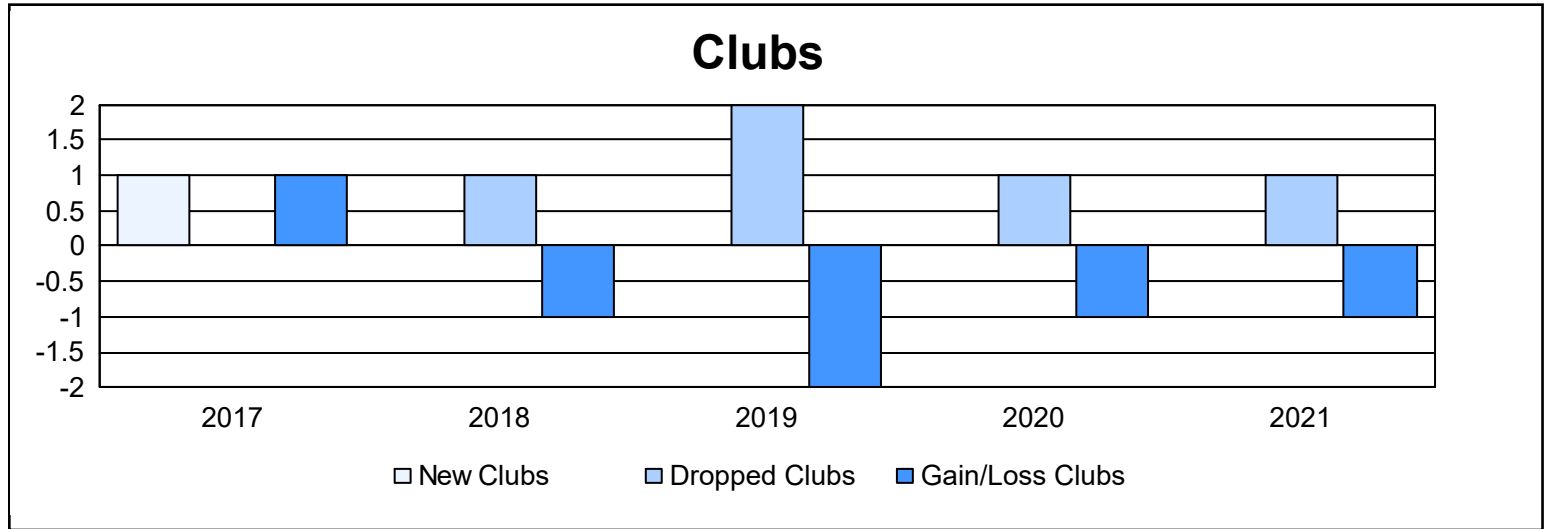

Year	New Clubs	Dropped Clubs	Gain/ Loss Clubs	New Members	Charter Members	Reinstate Members	Transfer Members	Total Member Added	Total Members Dropped	Gain/ Loss Members
2016-2017	1	0	1	65	29	0	5	99	91	8
2017-2018	0	1	-1	70	1	2	0	73	153	-80
2018-2019	0	2	-2	69	2	0	2	73	135	-62
2019-2020	0	1	-1	50	0	0	1	51	118	-67
2020-2021	0	1	-1	39	2	1	3	45	107	-62
<b>Average</b>	<b>0</b>	<b>1</b>	<b>-1</b>	<b>59</b>	<b>7</b>	<b>1</b>	<b>2</b>	<b>68</b>	<b>121</b>	<b>-53</b>

### Membership Composition June 2021 Cumulative