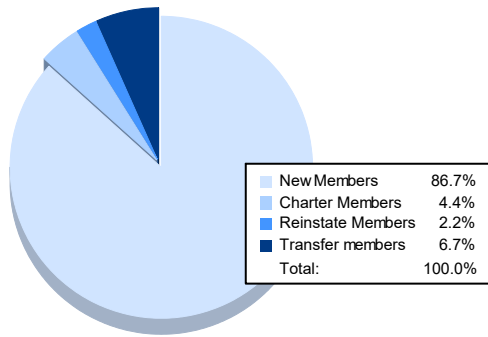

Year	New Clubs	Dropped Clubs	Gain/ Loss Clubs	New Members	Charter Members	Reinstate Members	Transfer Members	Total Member Added	Total Members Dropped	Gain/ Loss Members
2016-2017	1	0	1	65	29	0	5	99	91	8
2017-2018	0	1	-1	70	1	2	0	73	153	-80
2018-2019	0	2	-2	69	2	0	2	73	135	-62
2019-2020	0	1	-1	50	0	0	1	51	118	-67
2020-2021	0	1	-1	39	2	1	3	45	107	-62
<b>Average</b>	<b>0</b>	<b>1</b>	<b>-1</b>	<b>59</b>	<b>7</b>	<b>1</b>	<b>2</b>	<b>68</b>	<b>121</b>	<b>-53</b>

### Membership Composition June 2021 Cumulative