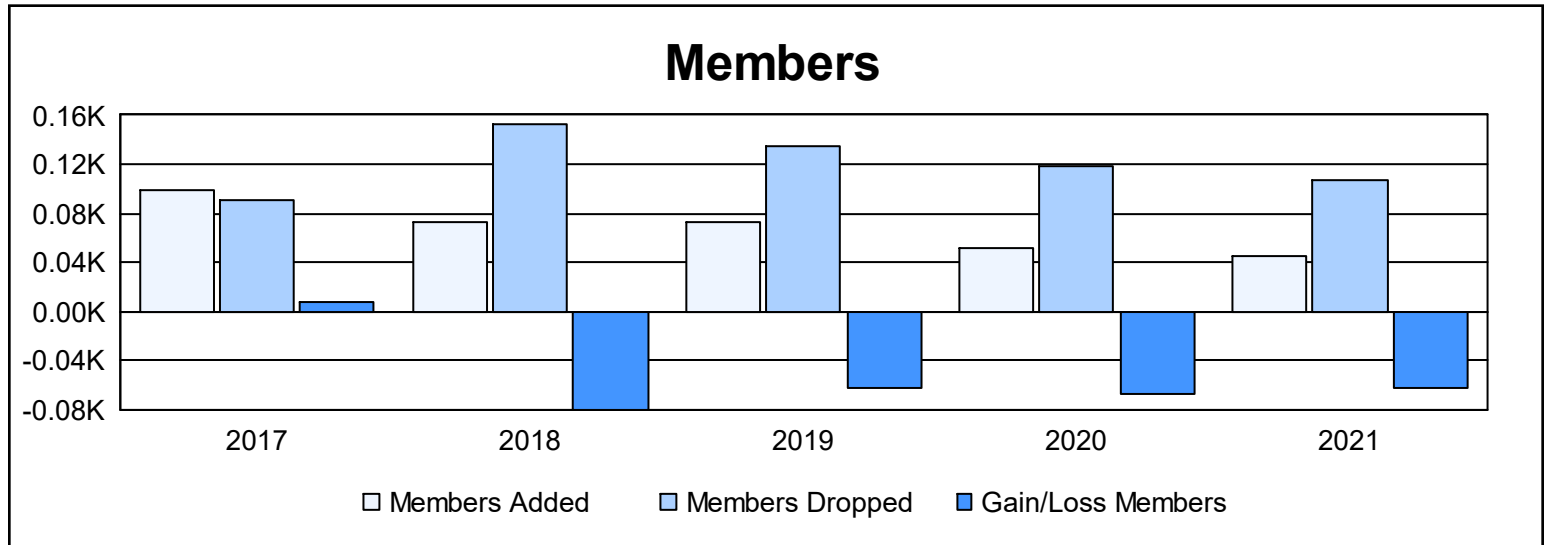

Year	New Clubs	Dropped Clubs	Gain/ Loss Clubs	New Members	Charter Members	Reinstate Members	Transfer Members	Total Member Added	Total Members Dropped	Gain/ Loss Members
2016-2017	1	0	1	65	29	0	5	99	91	8
2017-2018	0	1	-1	70	1	2	0	73	153	-80
2018-2019	0	2	-2	69	2	0	2	73	135	-62
2019-2020	0	1	-1	50	0	0	1	51	118	-67
2020-2021	0	1	-1	39	2	1	3	45	107	-62
<b>Average</b>	<b>0</b>	<b>1</b>	<b>-1</b>	<b>59</b>	<b>7</b>	<b>1</b>	<b>2</b>	<b>68</b>	<b>121</b>	<b>-53</b>

### Membership Composition June 2021 Cumulative